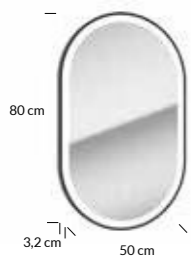

Velar L50 LED lustro | mirror