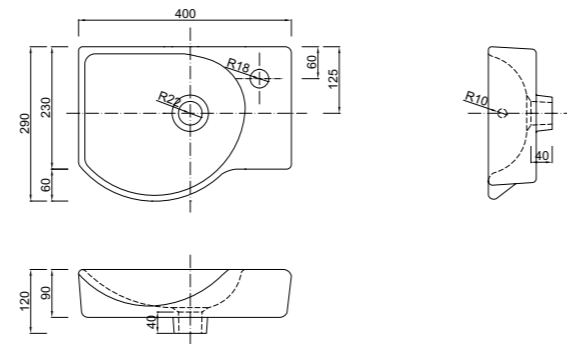

Tummy 40 umywalka meblowa | inset basin