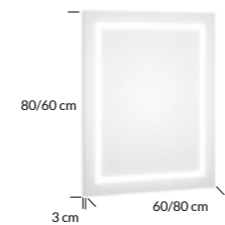

Dot LED L60/80 lustro | mirror