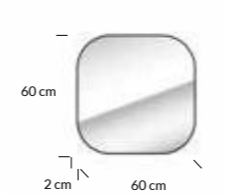

możliwość zawieszenia w pionie lub poziomie | vertical or horizontal

Mo-re L60 lustro | mirror